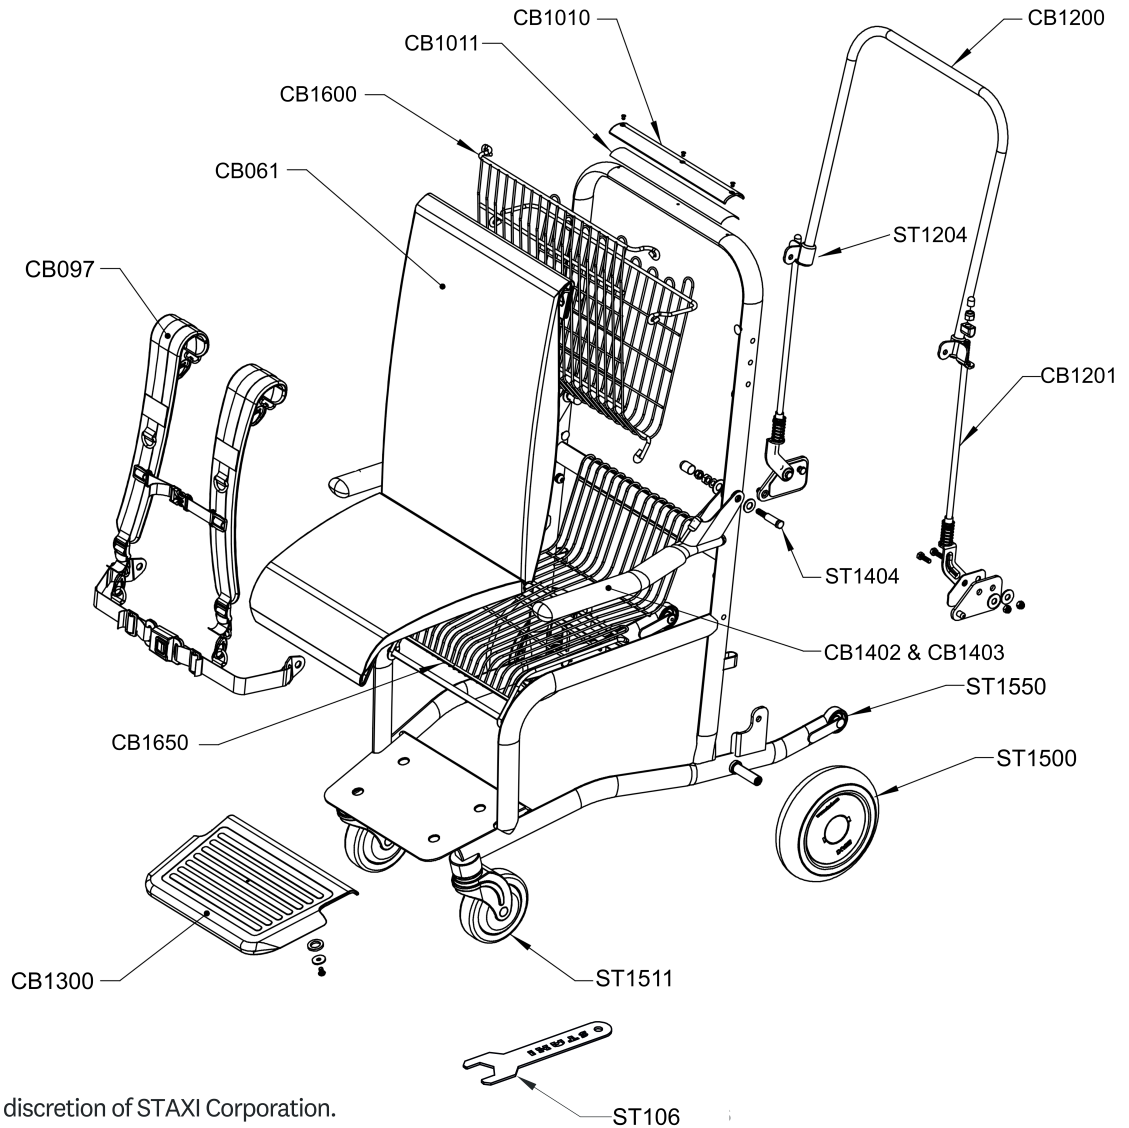

staxi Cub Chair - Spare Parts Locator

CB010

CODE	Description
CB061	Comfort Cushion - One Piece
CB1010	Handle Bar Label Kit
CB1011	Handle Bar Label Sticker Kit 300lb - Pack of 5
CB1200	Upper Brake Kit - One per Kit
CB1201	Lower Brake Kit - Left & Right
ST1204	Upper Brake Weldment Kit - Left & Right
CB1402	Armrest Kit - Left & Right
CB1403	Armrest Sleeve Kit - Two per Kit
ST1404	Arm Rest Bolt Kit - Two per Kit
ST1500	Rear Wheel Kit - One per Kit
ST1511	Front Caster Kit - One per Kit
ST1550	Anti-Tip Wheel Kit - Two per Kit
CB1600	Seat Back Kit - One per Kit
CB1650	Seat Assembly Kit - One per Kit
CB097	Adjustable Harness
CB1300	Front Entry Platform
CB1907	Small Parts Kit
CB1908	Plastic Parts Kit
ST0106	Staxi Custom Caster Wrench
ST0158	Rivet Tool Kit