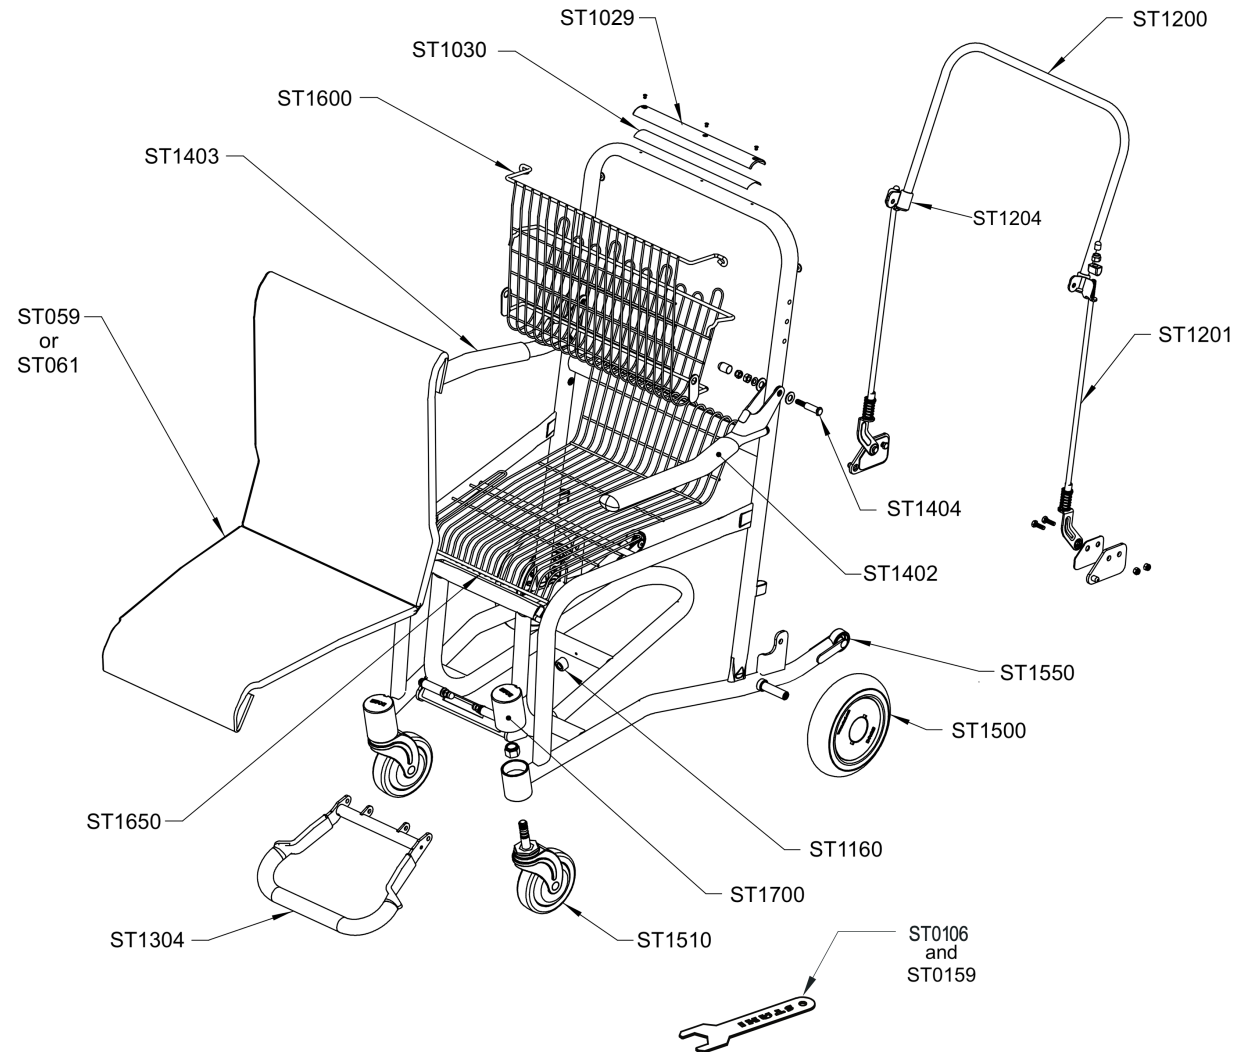

staxi Ally Chair - Spare Parts Locator

AL010

CODE	Description	Price
ST059	Cushion - One Piece	
ST061	Comfort Cushion - One Piece	
ST0106	Staxi Custom Caster Wrench	
ST1029	Handle Bar Label Sticker Kit 600lb - Pack of 5	
ST1030	Handle Bar Label Kit 600lb w/plastic cover - One per Kit	
ST1160	Bumper Kit - One per Kit	
ST1200	Upper Brake Kit - One per Kit	
ST1201	Lower Brake Kit - Left & Right	
ST1204	Upper Brake Weldment Kit - Left & Right	
ST1304	Footrest Kit - One per Kit	
ST1402	Armrest Kit - Left & Right	
ST1403	Armrest Sleeve Kit - Two per Kit	
ST1404	Arm Rest Bolt Kit - Two per Kit	
ST1500	Rear Wheel Kit - One per Kit	
ST1510	Front Caster Kit - One per Kit	
ST1550	Anti-Tip Wheel Kit - Two per Kit	
ST1600	Seat Back Kit - One per Kit	
ST1650	Seat Assembly Kit - One per Kit	
ST1700	Caster Mount Cover Kit - Two per Kit	
ST1902	Small Parts Kit	
ST1904	Plastic Parts Kit	
ST0158	Rivet Tool Kit	
ST0159	Staxi Tool Kit	